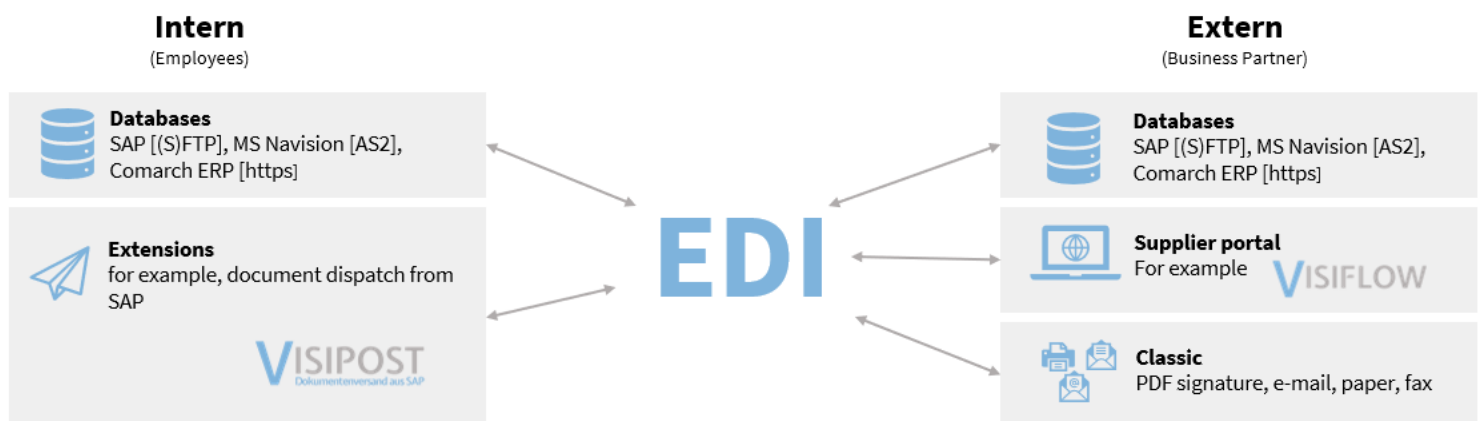

Powerful technology

- Full Service Provider
- HA concept
- ERP system independent
- > 2,000 business partners in the VISICON EDI Community
- SAP Ariba connection at a flat rate

Permanent service

- VISICON
- EDI Support
- Continuous system optimisation

UMFANGREICHE ANBINDUNG

Stetig nach Ihrem Bedarf erweiterbar

VISICON

SMART SAP SOLUTIONS & DIGITAL SERVICES
Limeshain · Leonding · München · Wiesbaden

www.visicon.de

+49 (0) 60 47 98 55 0

kontakt@visicon.de